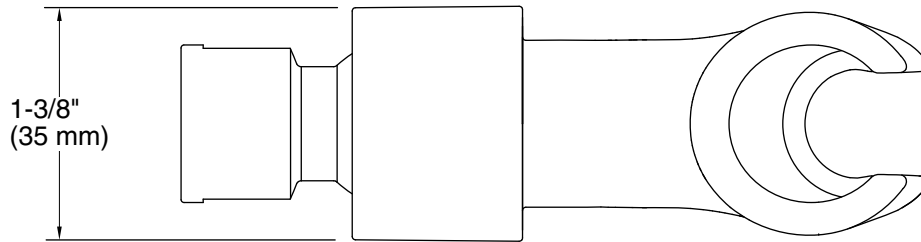

Awaken®
Handshower Cradle
K-98771

Features

- Easily mounts on the end of your shower arm.
- Brass ball joint pivots to angle handshower.
- Fits most standard handshower hoses and handshowers.

Material

- KOHLER finishes resist corrosion and tarnishing.

Technical Information

All product dimensions are nominal.

Material: Metal

Notes

Install this product according to the installation guide.