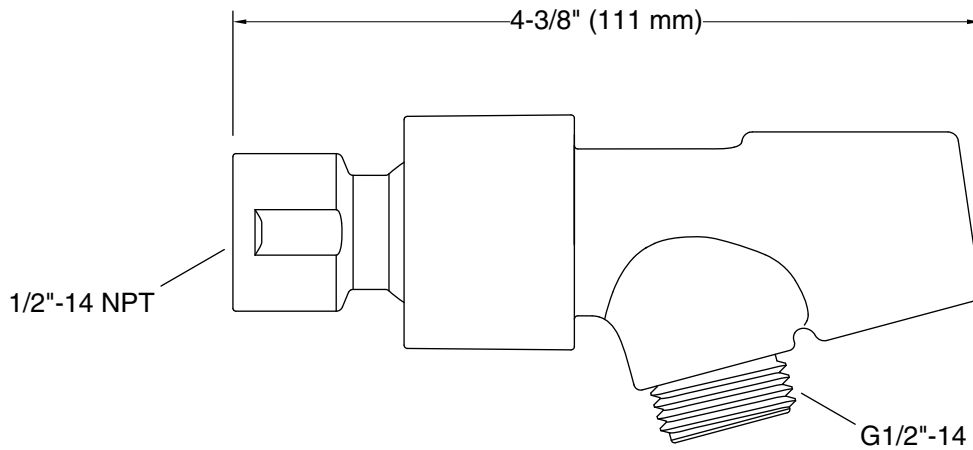

Awaken®
Handshower Cradle
K-98771

Features

- Easily mounts on the end of your shower arm.
- Brass ball joint pivots to angle handshower.
- Fits most standard handshower hoses and handshowers.

Material

- KOHLER finishes resist corrosion and tarnishing.

Technical Information

All product dimensions are nominal.

Material: Metal

Notes

Install this product according to the installation guide.